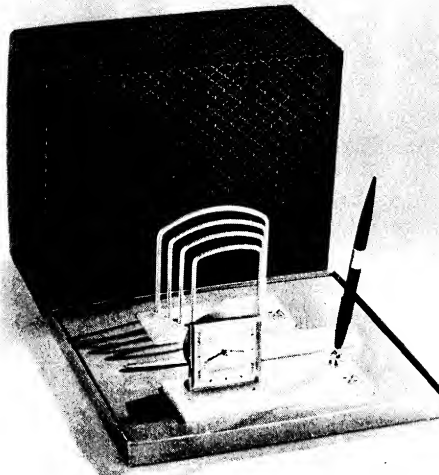

1303 - 256MC CLOCK PEN — 52 RACK
42 OPENER